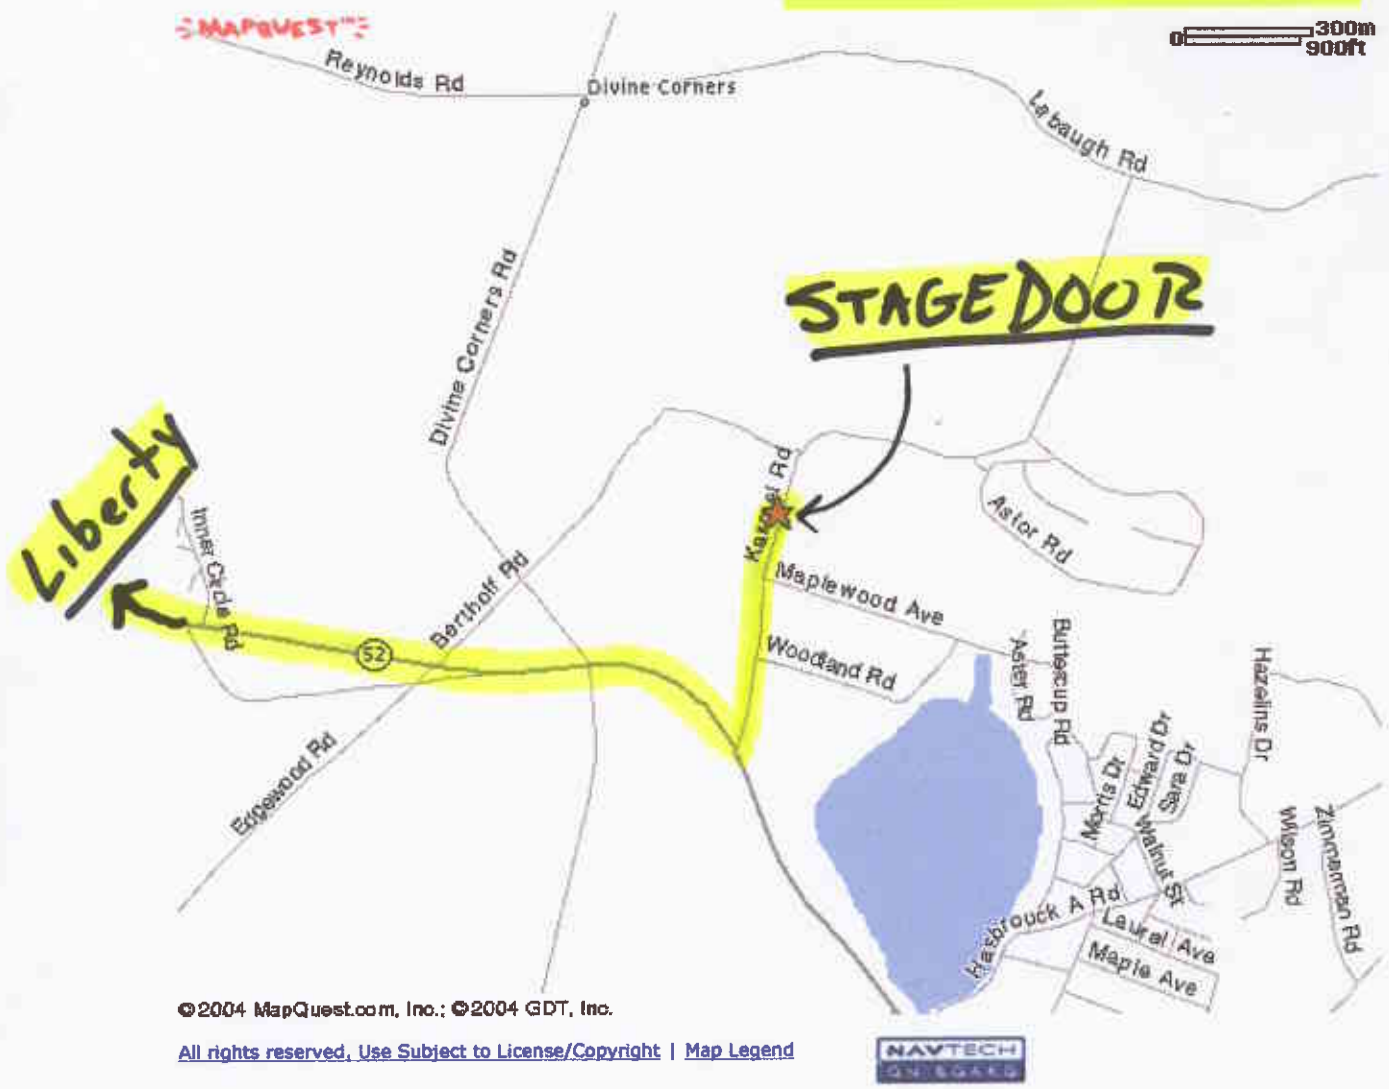

[Privacy Policy & Legal Notices](#) © 2004 MapQuest.com, Inc. All rights reserved.

[Send To Printer](#) [Back to Map](#)

116 Karmel Rd
Loch Sheldrake NY
12759-5341 US

Notes:

.....
.....
.....
.....

EXTREME close-up details:
After you get onto Hwy 52,
East at Liberty, NY via
exit 101 of Hwy 17.