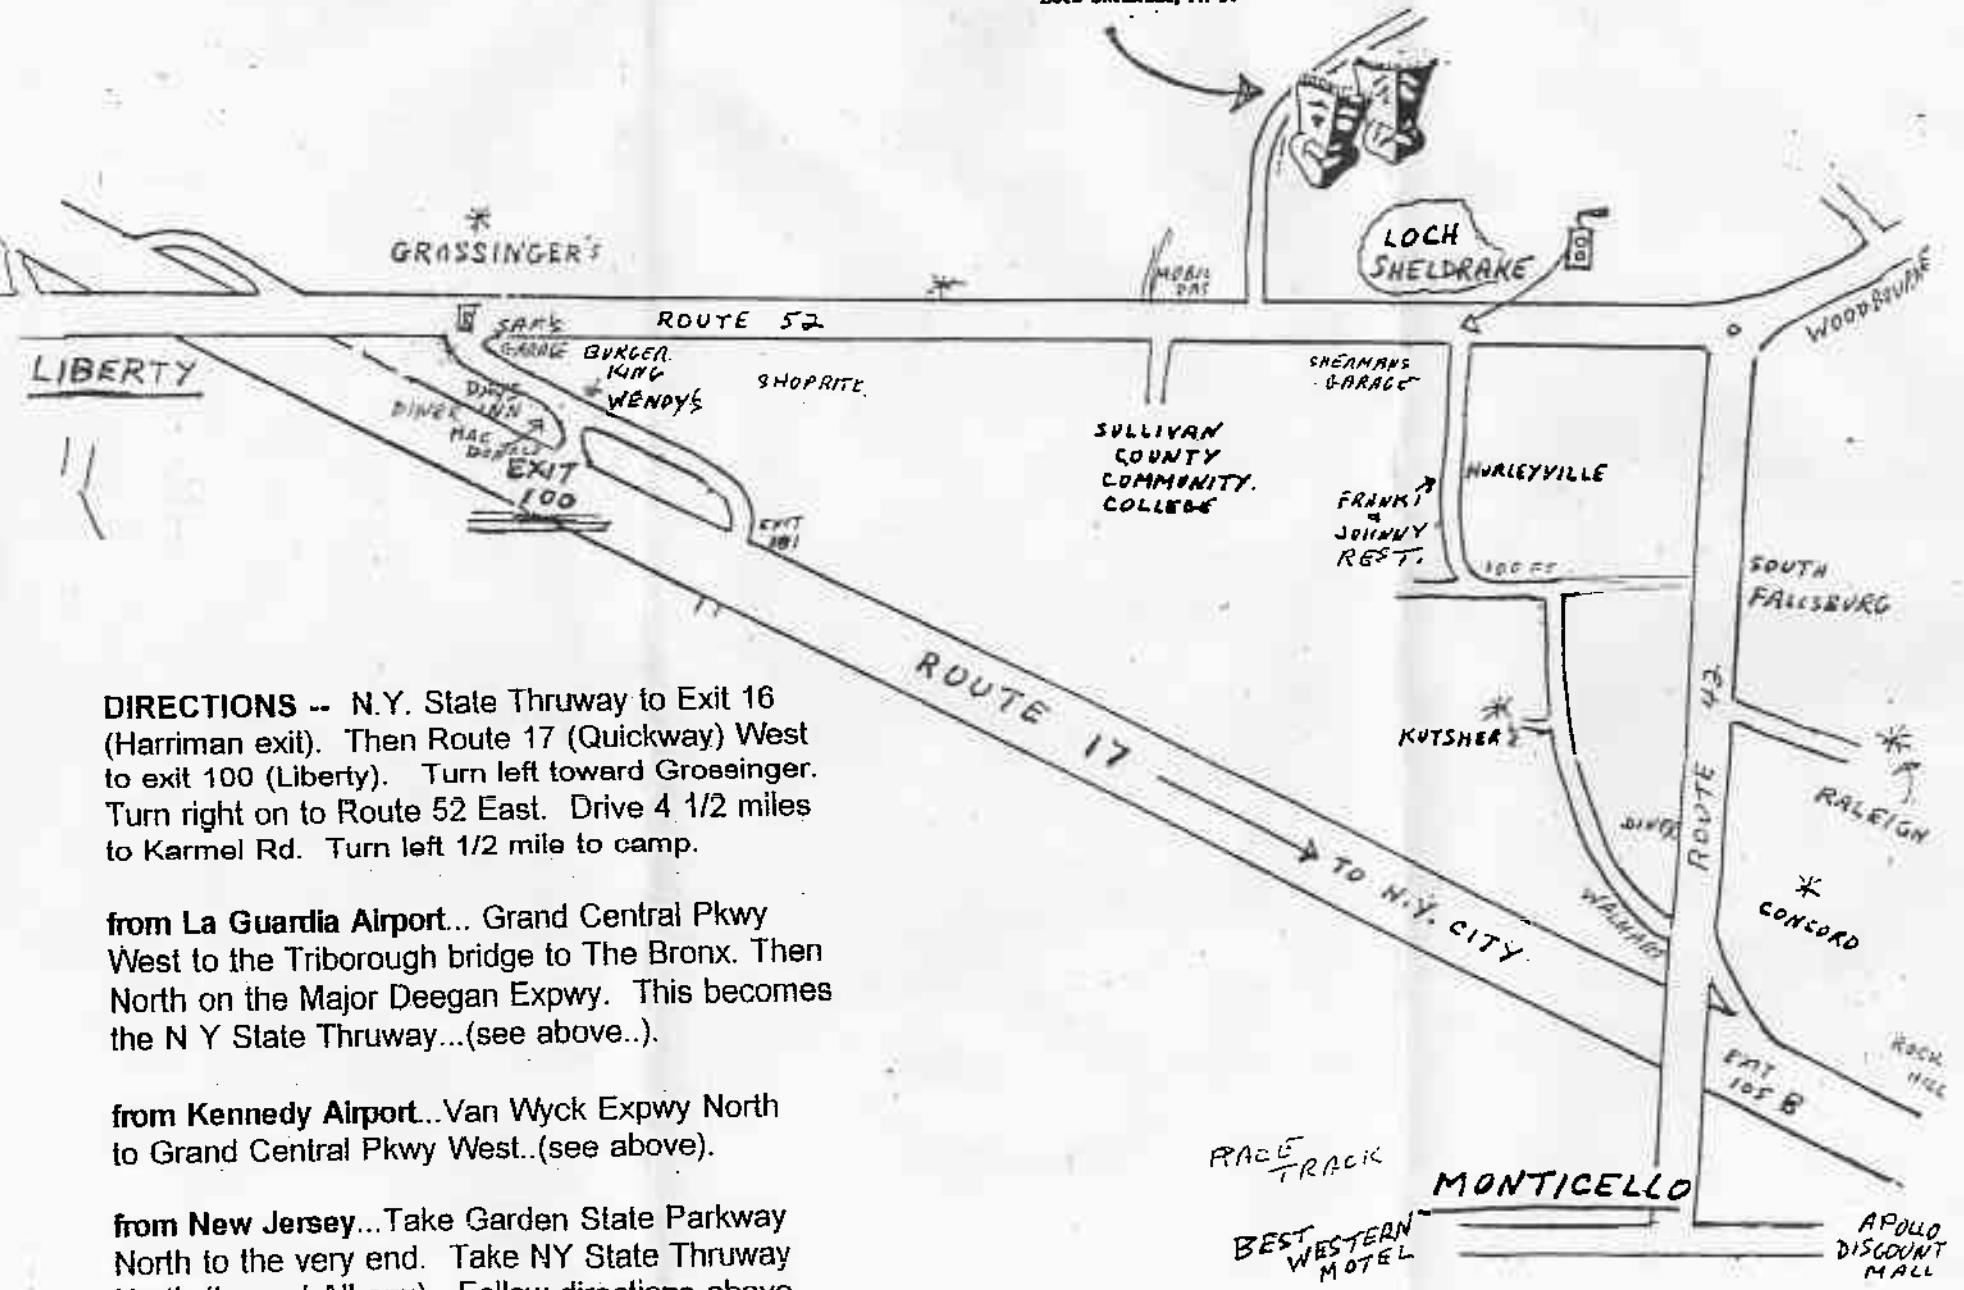

[Privacy Policy](#) & [Legal Notices](#) © 2004 MapQuest.com, Inc. All rights reserved.

SHAGBUDOR MANOR

PERFORMING ARTS TRAINING CENTER
Loch Sheldrake, N. Y.

DIRECTIONS -- N.Y. State Thruway to Exit 16 (Harriman exit). Then Route 17 (Quickway) West to exit 100 (Liberty). Turn left toward Grassinger. Turn right on to Route 52 East. Drive 4 1/2 miles to Karmel Rd. Turn left 1/2 mile to camp.