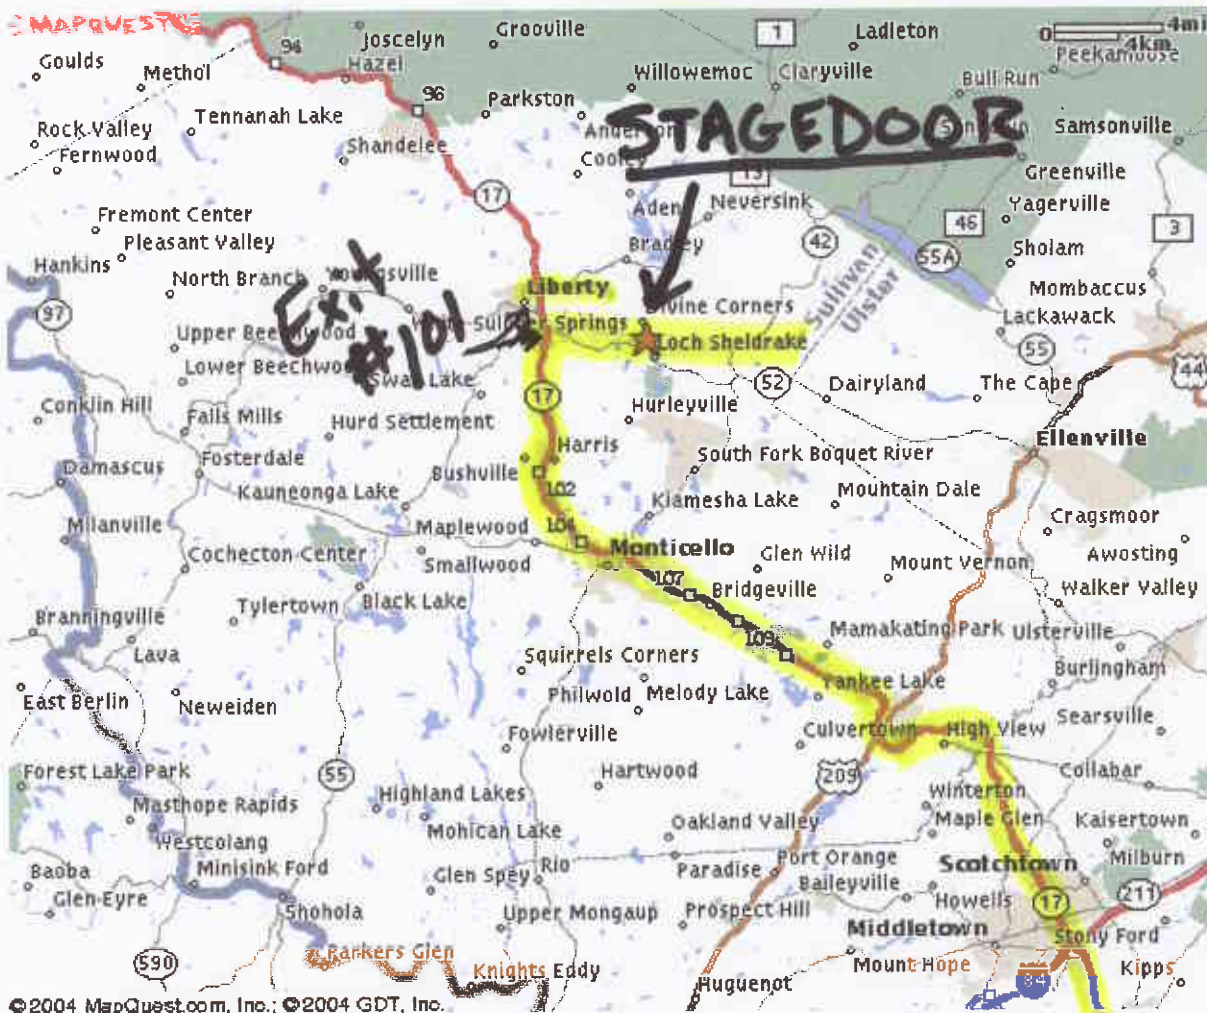

I-84 intersects with Hwy 17 at
Middletown, NY

© 2004 MapQuest.com, Inc.; © 2004 GDT, Inc.

All rights reserved. Use Subject to License/Copyright | Map Legend

This map is informational only. No representation is made or warranty given as to its content. User assumes all risk of use. MapQuest and its suppliers assume no responsibility for any loss or delay resulting from such use.