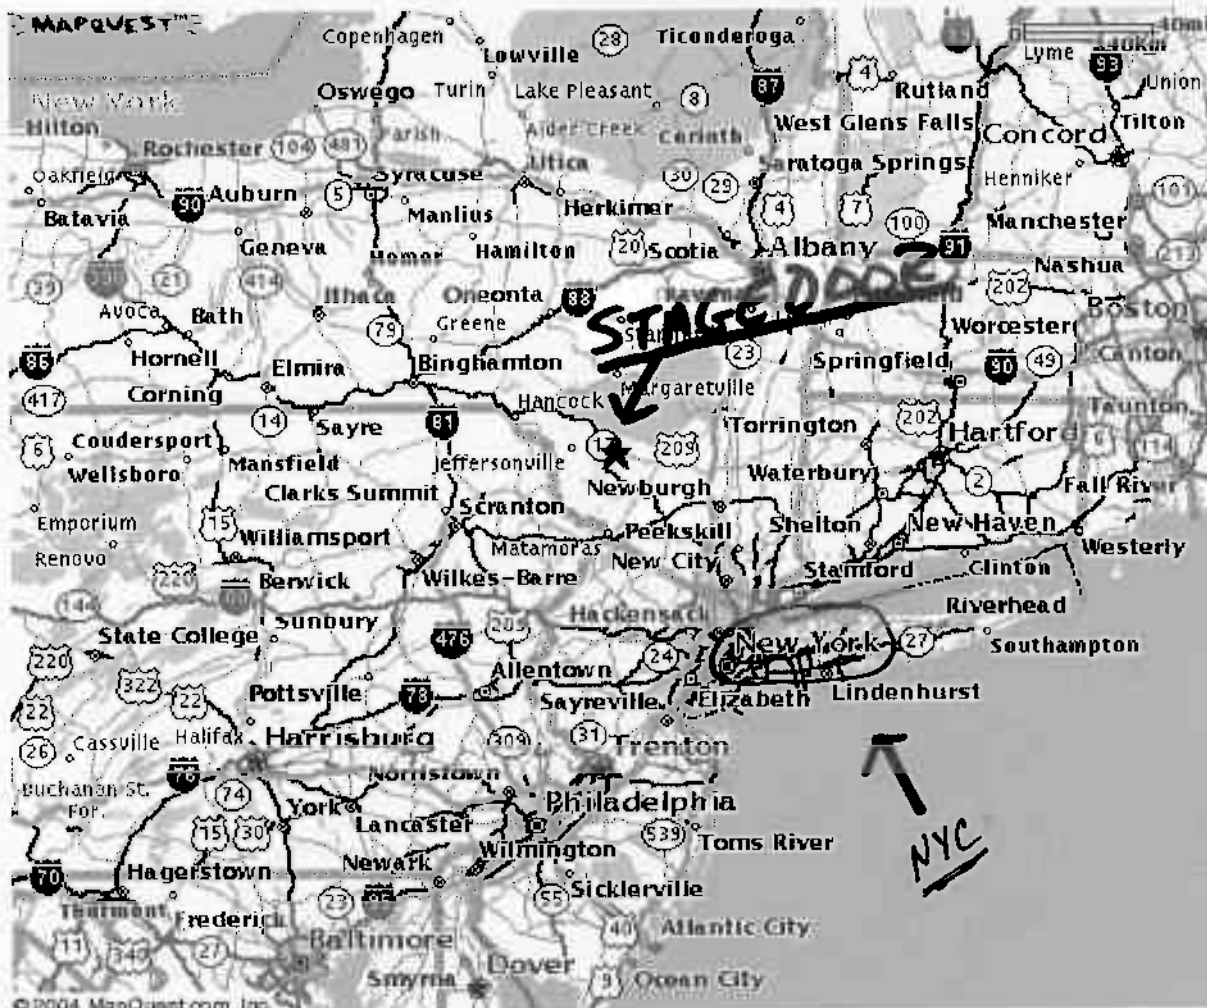

MAPQUEST

[Send To Printer](#) [Back to Map](#)

116 Karmel Rd
Loch Sheldrake NY
12759-5341 US

Notes:

.....
.....
.....

© 2004 MapQuest.com, Inc.
All rights reserved. Use Subject to License/Copyright | [Map Legend](#)

This map is informational only. No representation is made or warranty given as to its content. User assumes all risk of use. MapQuest and its suppliers assume no responsibility for any loss or delay resulting from such use.

[Privacy Policy & Legal Notices](#) © 2004 MapQuest.com, Inc. All rights reserved.